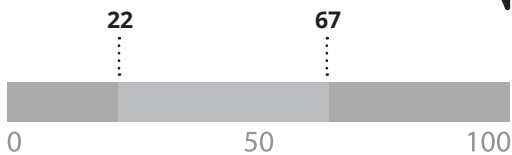

# WORD

WHO'S EYES WILL BE ON YOUR BRAND?

ONLINE SUBSCRIBER TOTAL

18 425

## GENDER SPLIT

## AGE RANGE