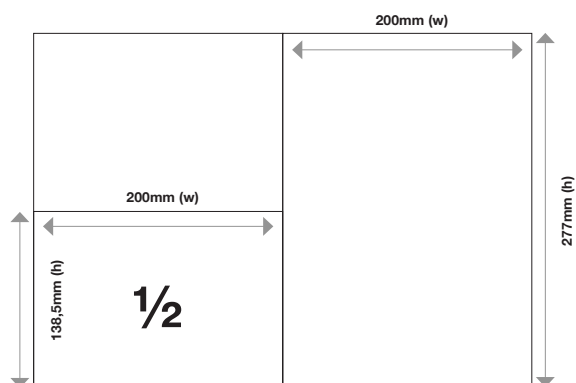

## AREA

## SIZING

<b>Front Page Cover</b>	<b>200mm(w) x 277mm(h)</b>
<b>Full Page</b>	<b>200mm(w) x 277mm(h)</b>
<b>Double Page Spread</b>	<b>200mm(w) x 277mm(h) x2</b>
<b>Half Page</b>	<b>200mm(w) x 138,5mm(h)</b>
<b>Video</b> (half page)	<b>200mm(w) x 138,5mm(h)</b>