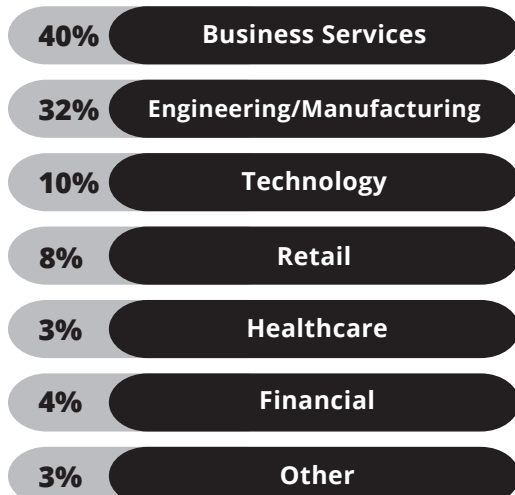

INDUSTRIES REACHED