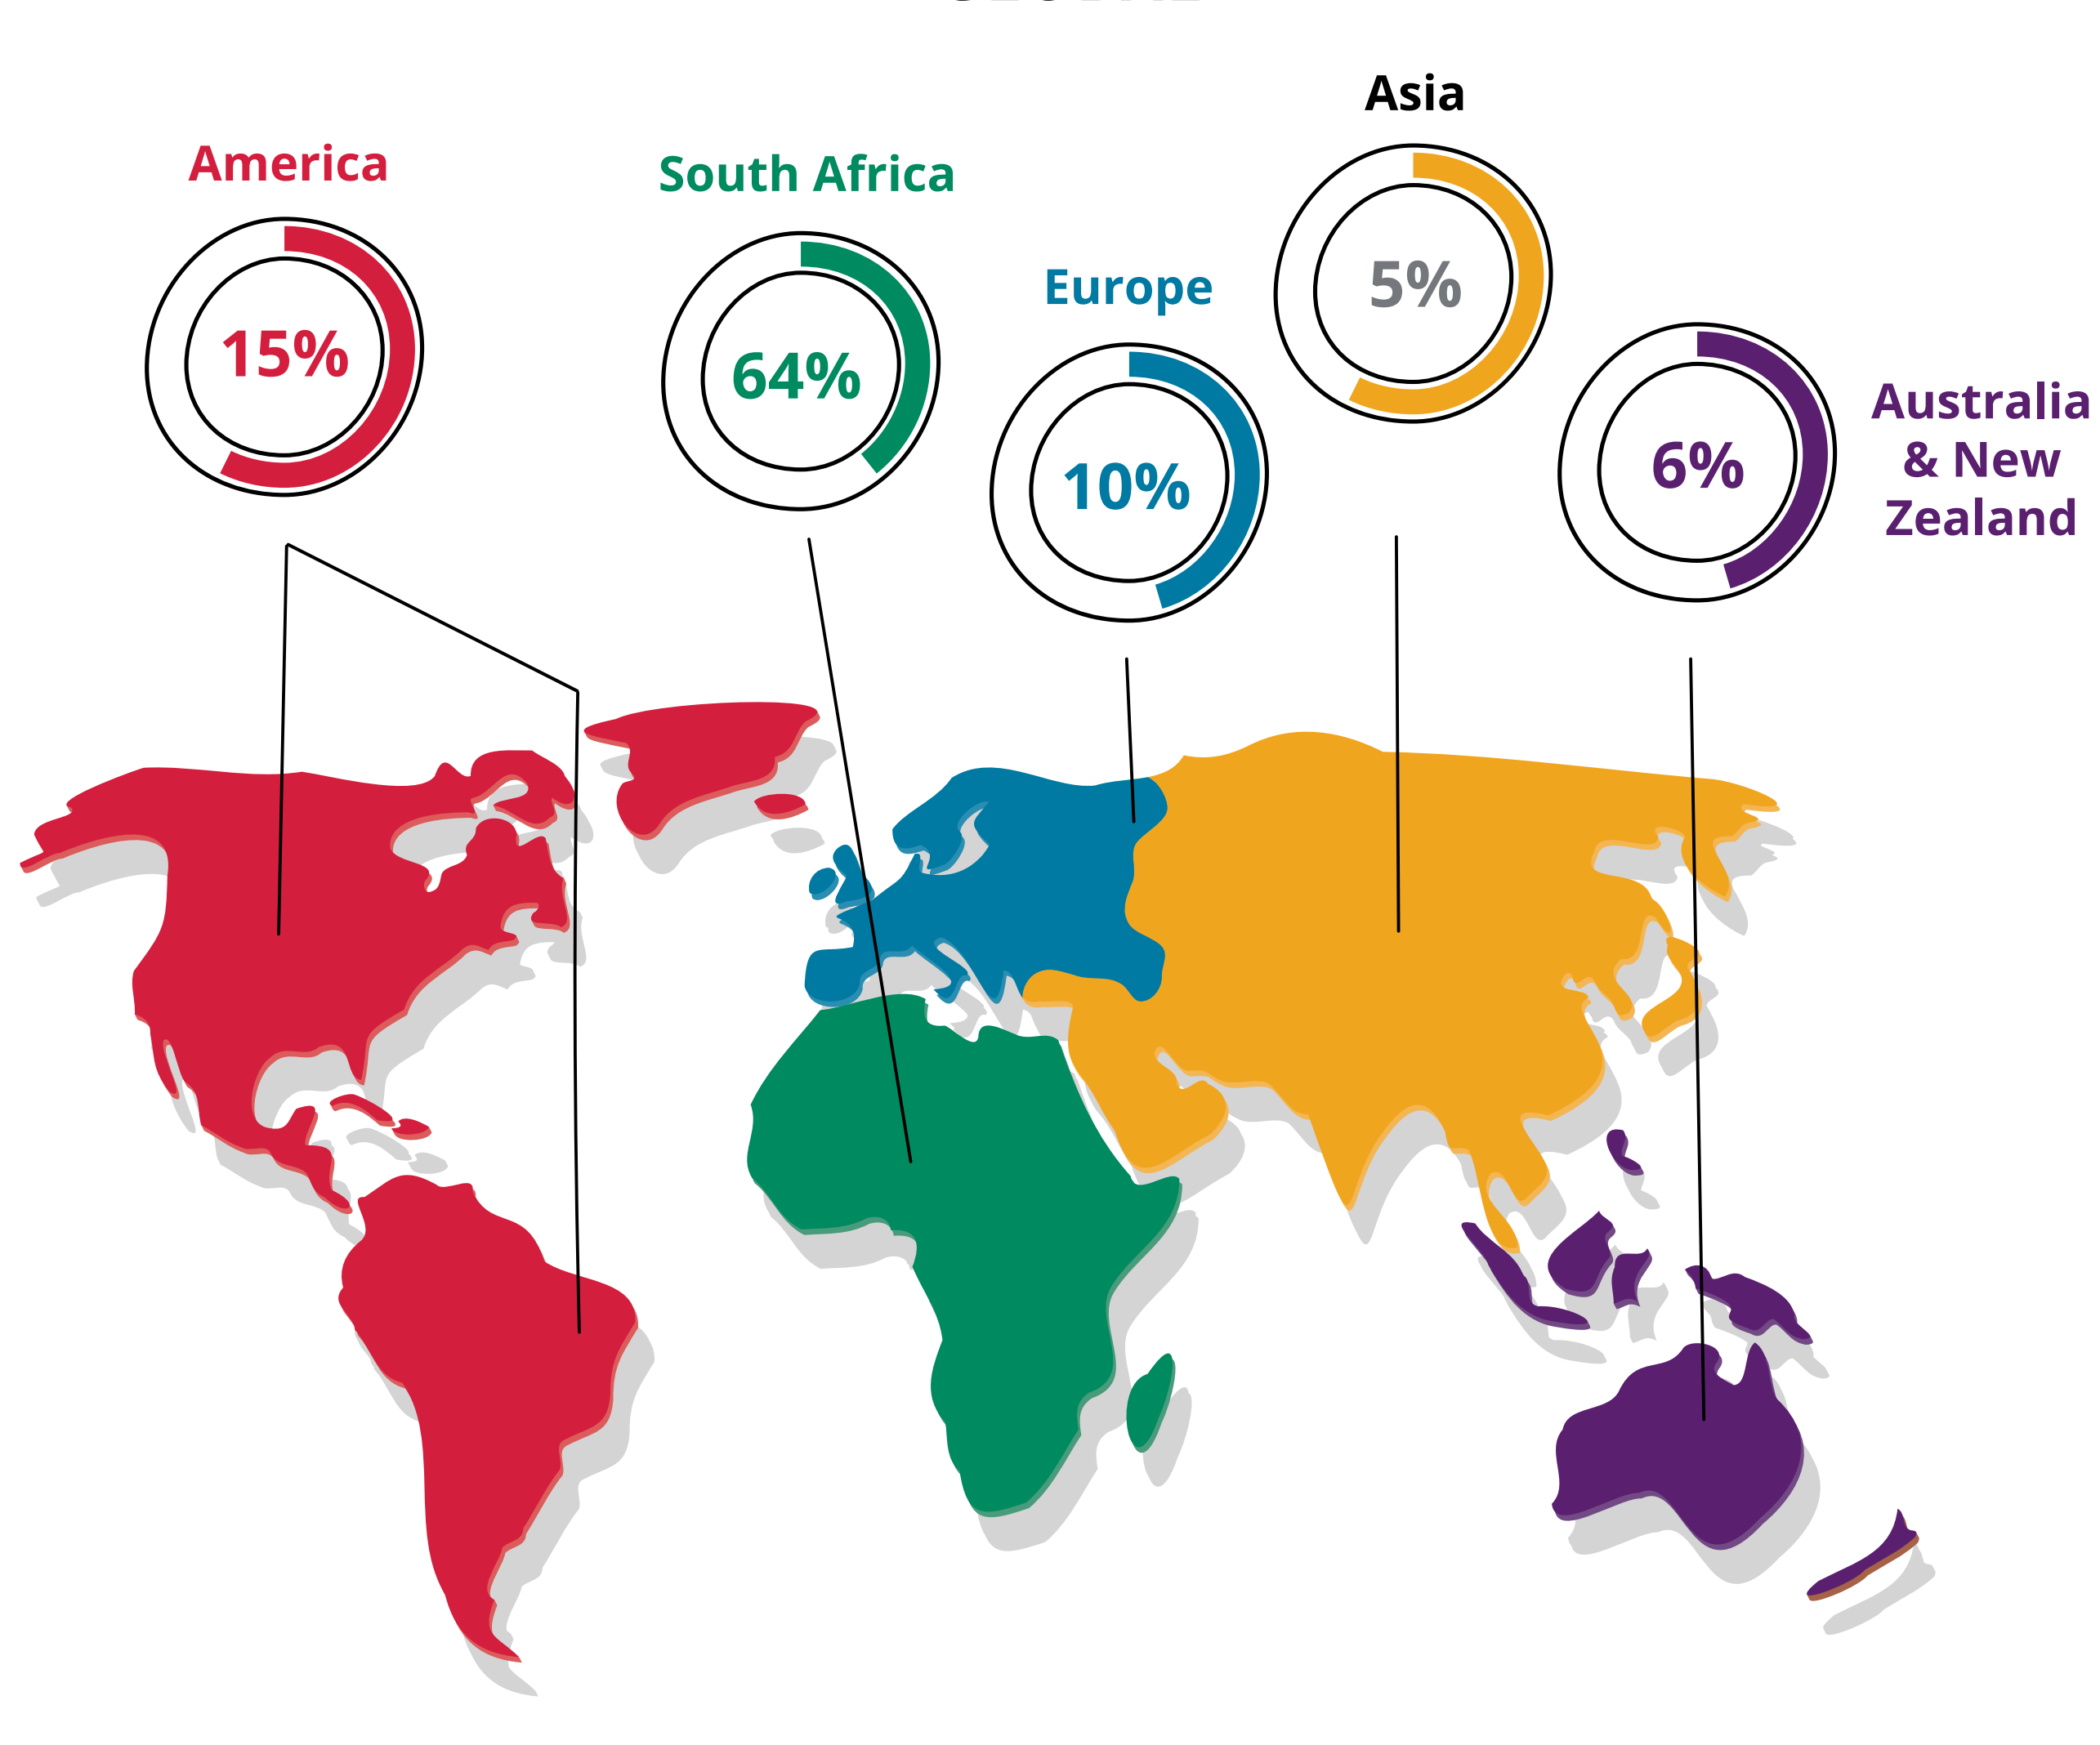

# WORD

PURE SOUTH AFRICAN

## Demographics & Rates

### GLOBAL

Male

47%

Female

53%

Social Followers

400K+

Subscribers